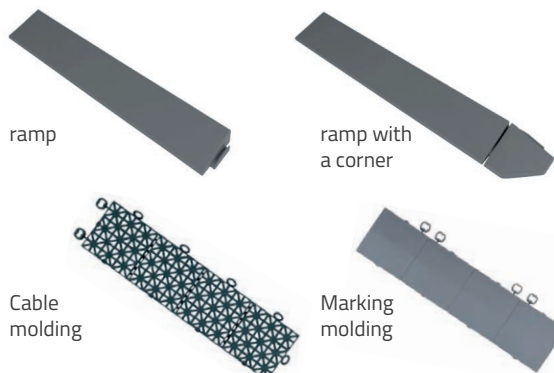

Mosolut Hestra Universa

The choice of tiles from the Universa product line is suitable for all situations where there is constant and intensive use of the flooring. A robust and durable design allows these floors to be used in the temperature range from -30 to +70 degrees Celsius without deformation, even in larger installations. The locking system means you can perform a complete floor installation quickly and easily on almost any original flat and hard surface. We offer corner and edge molding for a smooth transition into the room.

BASIC TECHNICAL PARAMETERS

12 mm	300 x 300 mm	Efl	0,248 kg / pc	1m ² = 11 pcs	Polypropylen
-------	--------------	-----	---------------	--------------------------	--------------

COLORS

DESIGN

Universa

LOCKING TYPE

hidden

ACCESSORIES

screws

* We offer ramps and corners in the same color range as tiles from the respective category.

Mosolut Hestra WoodLook

Mosolut Hestra interlocking tiles in the WoodLook collection does not try to replace wooden floors. It rather represents an alternative without wear and demanding care, and this low need for maintenance, together with easy installation and a comfortable, soft design, makes it an attractive alternative. Let your imagination flow freely and create your own favorite pattern. The tiles can be installed indoors or outdoors in the temperature range of -30 to +70 degrees Celsius and are fully resistant to UV radiation.