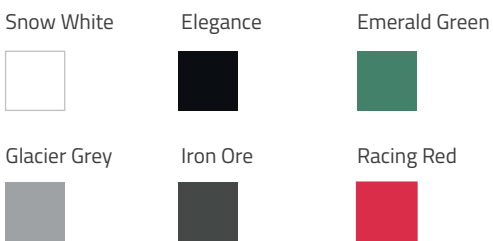

Mosolut Hestra

The unique pattern of these designer tiles from the Hestra series was developed in the 1980s and still defines our basic collection. Temperature deviations from -30 to +70 degrees Celsius guarantee that the tiles are durable, without any deformation, even in larger installations. The tiles in this product line are suitable for countless applications because they are resistant to UV radiation while being at the same time non-flammable. We offer corner and edge molding for a smooth transition into the room.

BASIC TECHNICAL PARAMETERS					
12 mm	300 x 300 mm	Efl	0,248 kg / pc	1m² = 11 pcs	Polypropylen

COLORS

DESIGN

LOCKING TYPE

hidden

ACCESSORIES

* We offer ramps and corners in the same color range as tiles from the respective category.