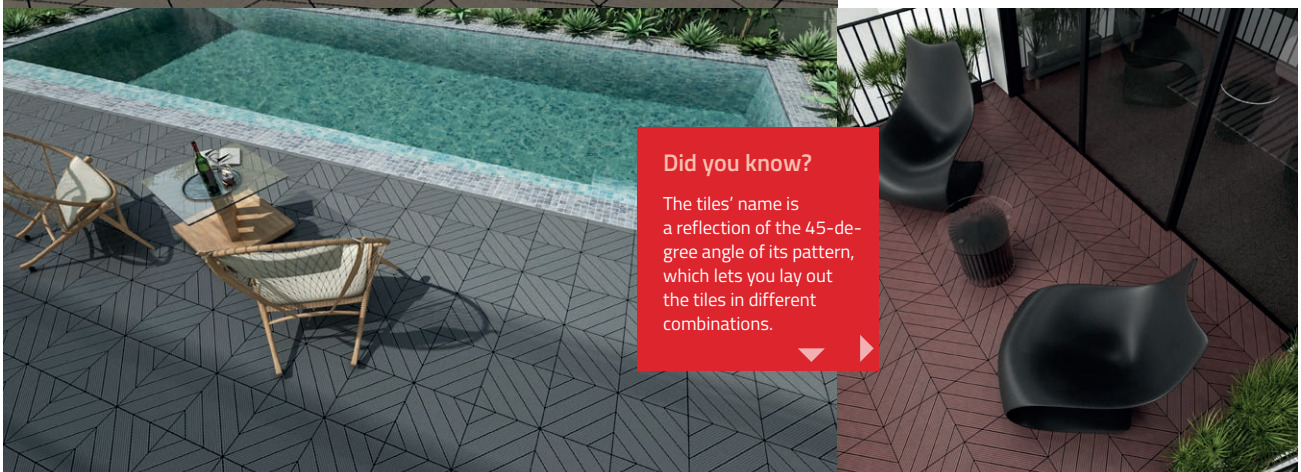

Did you know?

The tiles' name is a reflection of the 45-degree angle of its pattern, which lets you lay out the tiles in different combinations.