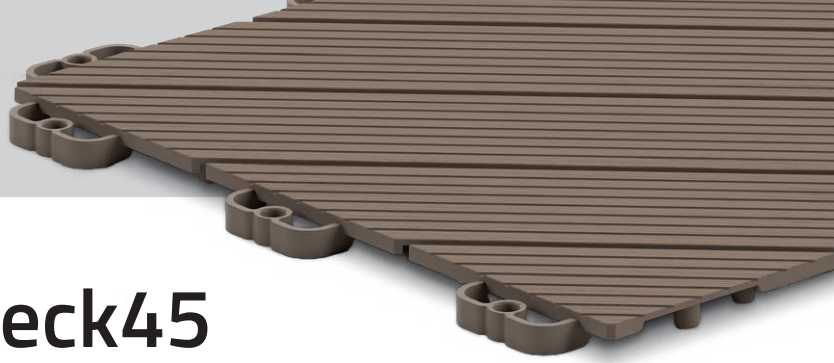

DESIGN

Stone

LOCKING TYPE

hidden

ACCESSORIES

ramp

ramp with a corner

Mosolut Hestra Deck45