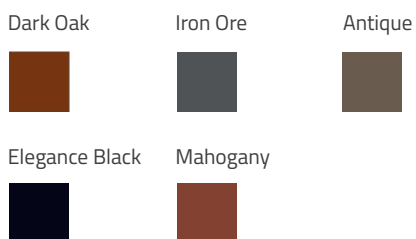

Mosolut Hestra WoodLook

Mosolut Hestra interlocking tiles in the WoodLook collection does not try to replace wooden floors. It rather represents an alternative without wear and demanding care, and this low need for maintenance, together with easy installation and a comfortable, soft design, makes it an attractive alternative. Let your imagination flow freely and create your own favorite pattern. The tiles can be installed indoors or outdoors in the temperature range of -30 to +70 degrees Celsius and are fully resistant to UV radiation.

BASIC TECHNICAL PARAMETERS

12 mm	300 x 300 mm	Efl	0,210 kg / pc	1m² = 11 pcs	Polypropylen

COLORS

DESIGN

WoodLook

USE

- Terraces, pergolas
- Balconies and loggias
- Wellness
- Workshop and garage for light cars
- Around the pool
- To the caravan and tent

LOCKING TYPE

hidden

ACCESSORIES

* We offer ramps and corners in the same color range as tiles from the respective category.