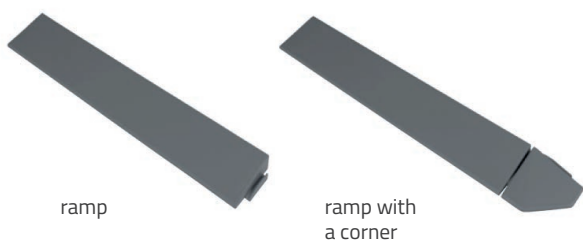

BASIC TECHNICAL PARAMETERS					
12 mm	300 x 300 mm	Efl	0,248 kg / pc	1m ² = 11 pcs	Polypropylen

COLORS

DESIGN

LOCKING TYPE

hidden

ACCESSORIES

* We offer ramps and corners in the same color range as tiles from the respective category.

Mosolut Hestra Universa

The choice of tiles from the Universa product line is suitable for all situations where there is constant and intensive use of the flooring. A robust and durable design allows these floors to be used in the temperature range from -30 to +70 degrees Celsius without deformation, even in larger installations. The locking system means you can perform a complete floor installation quickly and easily on almost any original flat and hard surface. We offer corner and edge molding for a smooth transition into the room.