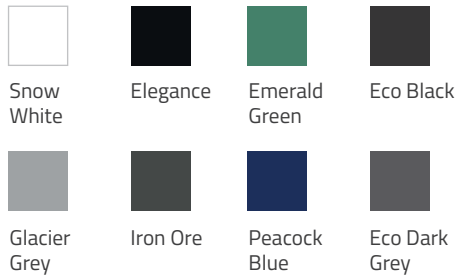

COLORS

DESIGN

Universa

LOCKING TYPE

hidden